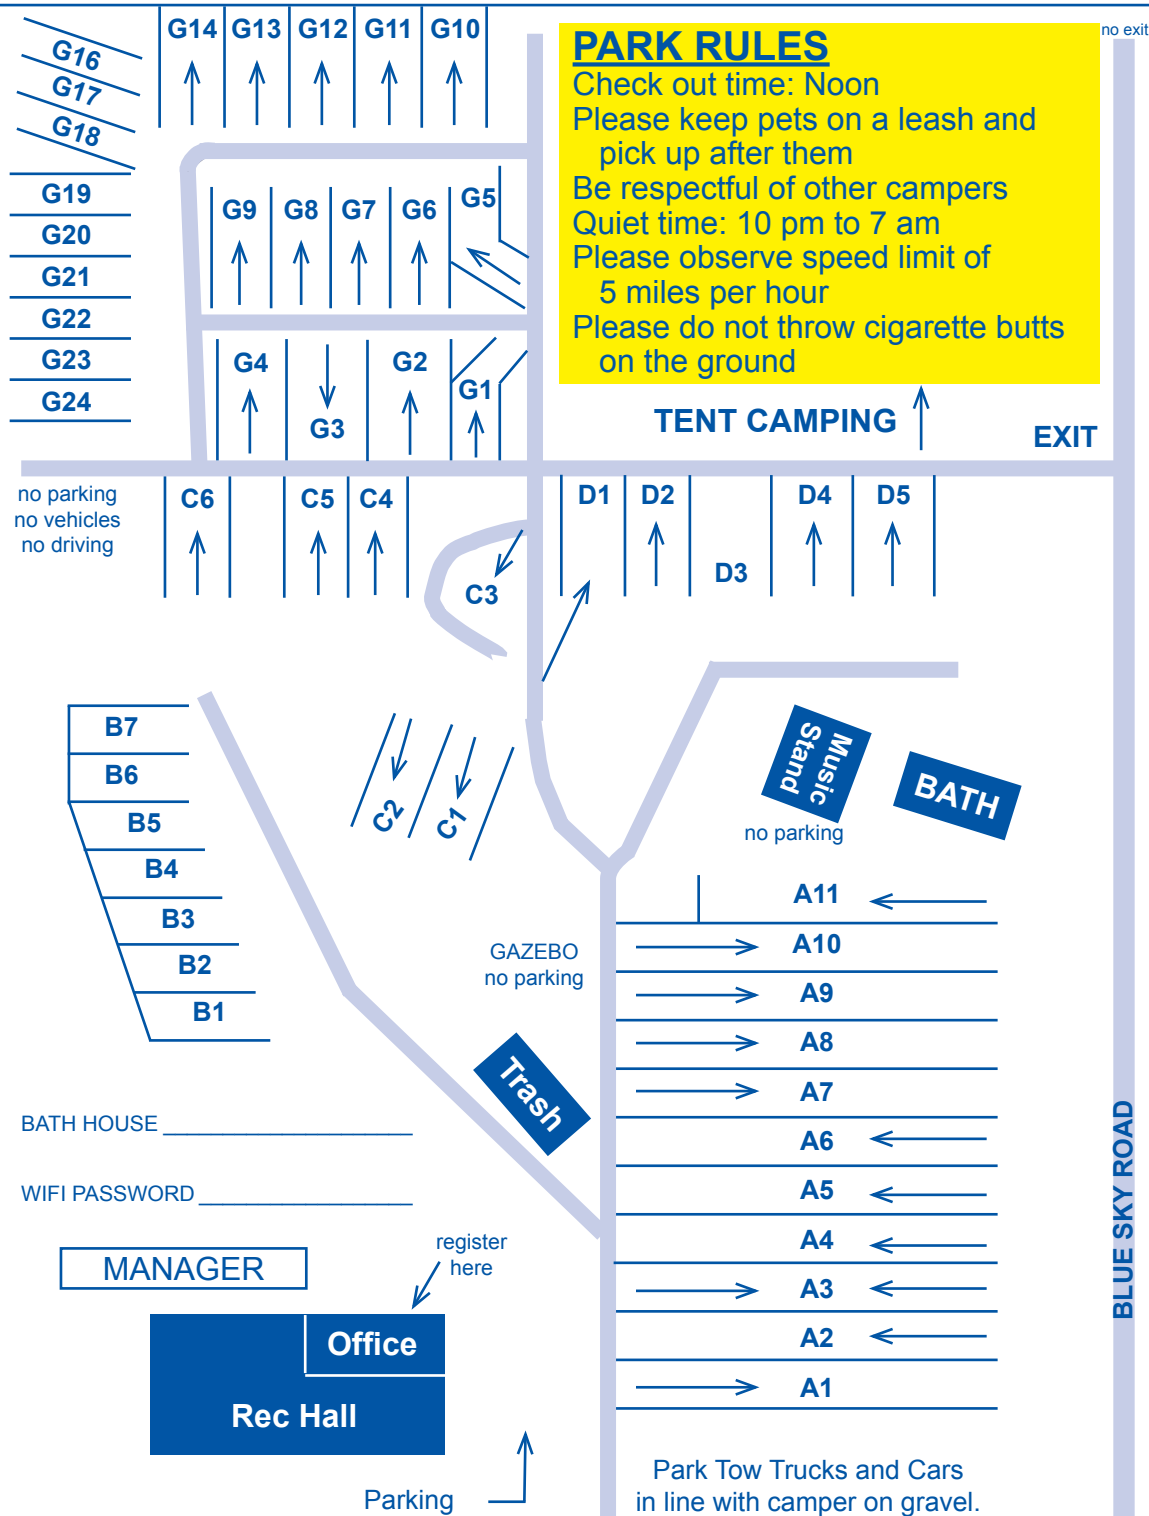

Your Site # is _____

**Visit our
great local
attractions**

Blanchard Springs
& Caverns

Ozark Folk Center

Court House Square

Downtown Shops

Pickin' Park

Jimmy Driftwood
Barn

Ozark National
Forest

Fishing on White
River

Sylamore Creek

Mountain Biking on
Sylamore Trails

**Emergency
911**

BLUE SKY ROAD